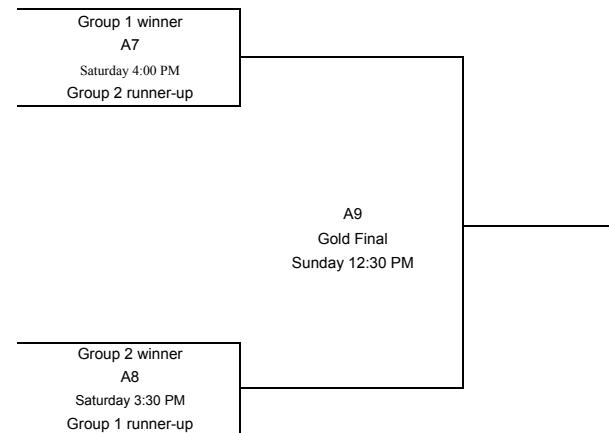

SILVER FOX SQUASH Tournament 2010

Group 1

	Bob Shine	Shawn Donohue	Saverio Nigro
Bob Shine	X	A1 Saturday 10:00 AM	A2 Friday 7:30 PM
Shawn Donohue	A1 Saturday 10:00 AM	X	A3 Friday Afternoon
Saverio Nigro	A2 Friday 7:30 PM	A3 Friday Afternoon	X

Group 2

	Tom Britton	Jose Gonzales	Bill Richardson
Tom Britton	X	A4 Friday 6:30 PM	A5 Saturday 9:30 AM
Jose Gonzales	A4 Friday 6:30 PM	X	A6 Saturday 1:00 PM
Bill Richardson	A5 Saturday 9:30 AM	A6 Saturday 1:00 PM	X

Consolation Round

Regular Round

Gold Draw