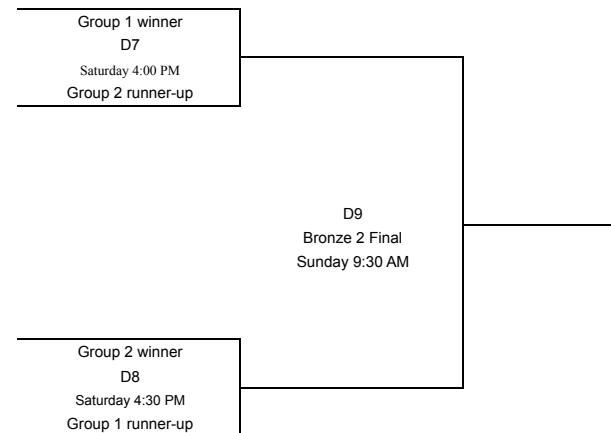

SILVER FOX SQUASH Tournament 2010

Group 1

	Terry Lacey	Mike Judge	Carl Gustafson
Terry Lacey	X	D1 Friday 6:00 PM	D2 Saturday 10:30 AM
Mike Judge	D1 Friday 6:00 PM	X	D3 Saturday 1:30 PM
Carl Gustafson	D2 Saturday 10:30 AM	D3 Saturday 1:30 PM	X

Group 2

	Lyanne Zygmunt	Casey Charles	Myron Rudnicki
Lyanne Zygmunt	X	D4 Saturday 10:30 AM	D5 Friday 7:30 PM
Casey Charles	D4 Saturday 10:30 AM	X	D6 Saturday 1:30 PM
Myron Rudnicki	D5 Friday 7:30 PM	D6 Saturday 1:30 PM	X

Consolation Round

Regular Round

Bronze 2 Draw